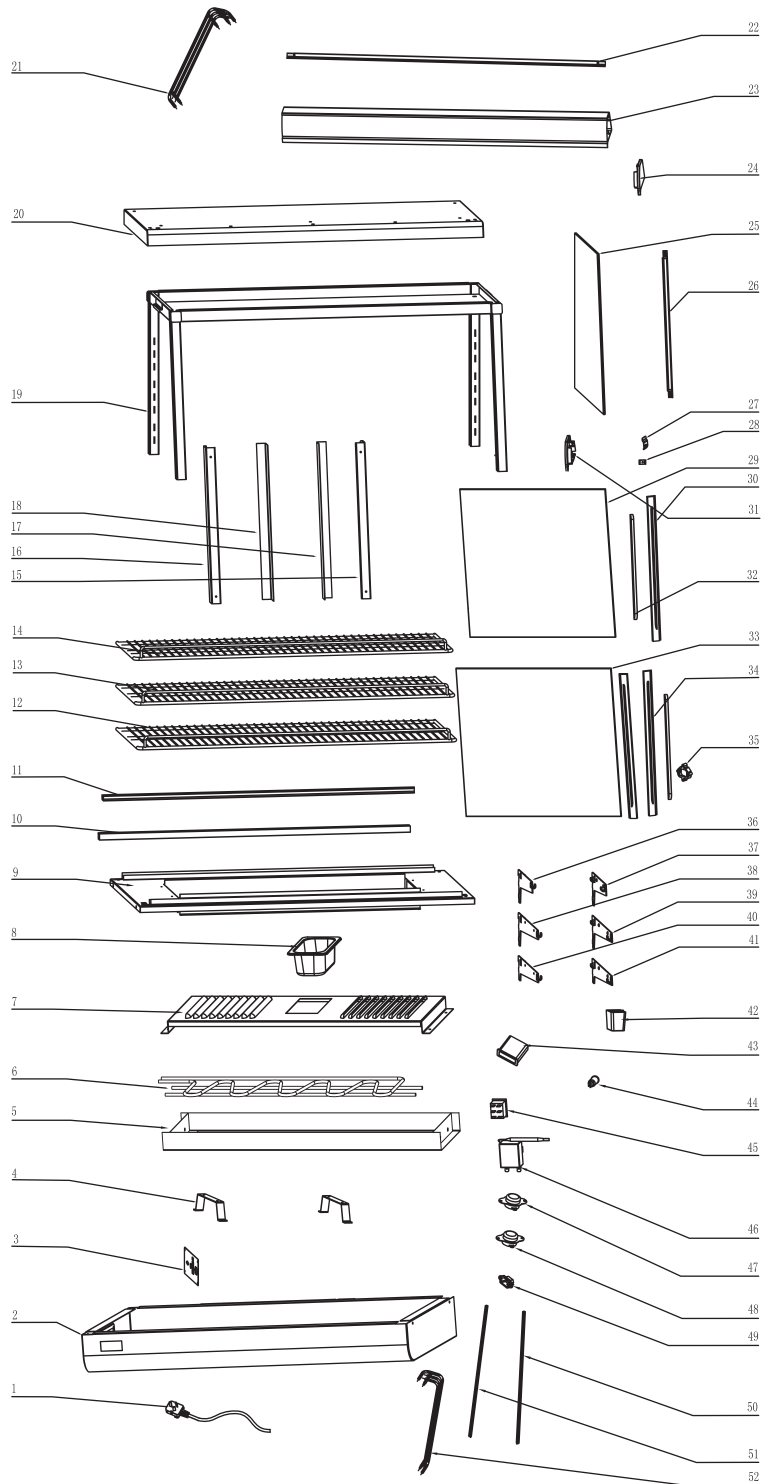

Parts Breakdown

Model DW-CN-0186 44438

Parts Breakdown

Model DW-CN-0186 44438

Item No.	Description	Position	Item No.	Description	Position	Item No.	Description	Position
30621	Power Cord for 44438	1	67345	Cabinet Frame for 44438	19	79336	Right Shelf Bracket for 44438	37
67335	Base for 44438	2	67346	Top Cover for 44438	20	30747	Left Shelf Bracket for 44438	38
67299	Control Panel for 44438	3	70664	Wire Fence Left for 44438	21	30750	Right Shelf Bracket for 44438	39
70647	Bracket for Heater for 44438	4	67347	LED Lights for 44438	22	67313	Bottom Shelf Bracket Left for 44438	40
67336	Tray for Heater for 44438	5	67348	Advertisement Light Box for 44438	23	67314	Bottom Shelf Bracket Right for 44438	41
67337	Heater Element for 44438	6	67312	Side Cover Right for 44438	24	71647	Base Feet for 44438	42
67338	Ventilated Board for 44438	7	67320	Side Glass for 44438	25	70686	Temperature Display for 44438	43
71658	1/9 GN Pan for 44438	8	67332	LED Lighting for 44438	26	60218	Indicator Light for 44438	44
67339	Bottom Panel for 44438	9	67349	Glass Clamp for 44438	27	71644	On/Off Switch for 44438	45
67340	Front Sliding Slot for 44438	10	67350	Nut for 44438	28	71640	Temperature Thermostat for 44438	46
67341	Back Sliding Slot for 44438	11	67351	Side Cover Left for 44438	29	71662	Control 125°C for 44438	47
67342	Bottom Shelf for 44438	12	70673	Front Door Knob for 44438	30	71661	Control 150°C for 44438	48
67343	Middle Shelf for 44438	13	67308	Side Cover Left for 44438	31	70860	Socket for 44438	49
67344	Upper Shelf for 44438	14	70675	Sheath of Door Knob for 44438	32	70693	Waterproof Strip for 44438	50
67327	Lamp Holder Left for 44438	15	67352	Back Door Glass with Handle for 44438	33	70694	Waterproof Strip for 44438	51
67328	Lamp Holder Right for 44438	16	67353	Back Door Knob for 44438	34	70695	Wire Fence Right for 44438	52
67329	Transparent Lamp Cover Right for 44438	17	71638	Socket A for 44438	35			
67330	Transparent Lamp Cover Left for 44438	18	79322	Left Shelf Bracket for 44438	36			